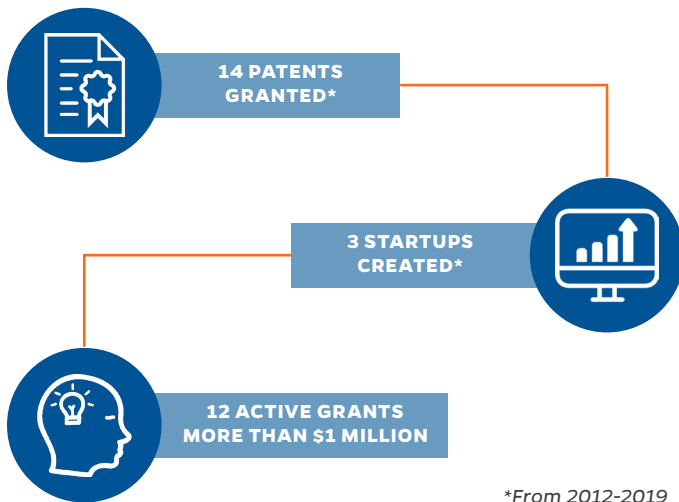

Juan E. Gilbert, Ph.D.
The Banks Family Preeminence
Endowed Professor
Chair, Department of Computer &
Information Science & Engineering

The University of Florida's Department of Computer & Information Science & Engineering (CISE) in the Herbert Wertheim College of Engineering is concerned with the theory, design, development and application of computer systems and information processing techniques.

The department focuses on using computing to solve societal problems and to educate the world on issues of technology and computing. With

more than 50 faculty members and 2,500 undergraduate and graduate students, the department boasts a diverse body of research in data science, computing, cybersecurity, machine learning and bioinformatics, among others.

Industry engagement is a top priority. A career fair is held twice a year to connect CISE industry partners with students. The event sees an average attendance of 1,200 students and 35 companies.

*From 2012-2019