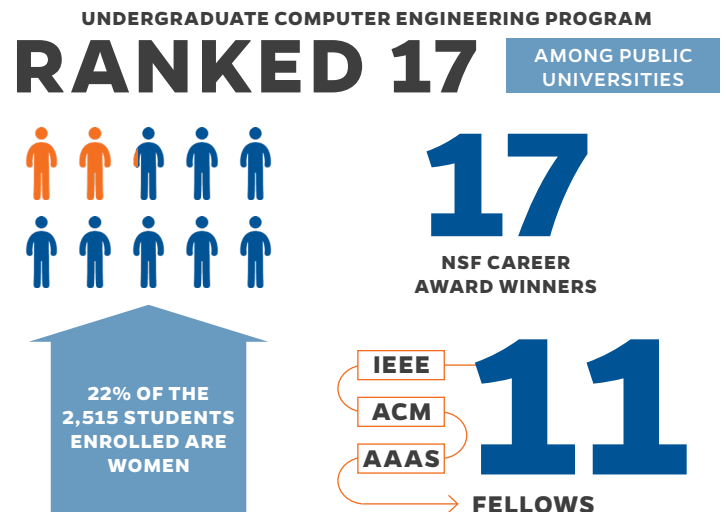

Juan E. Gilbert, Ph.D.
The Banks Family Preeminence
Endowed Professor
Chair, Department of Computer &
Information Science & Engineering

The University of Florida's Department of Computer & Information Science & Engineering (CISE) in the Herbert Wertheim College of Engineering is concerned with the theory, design, development and application of computer systems and information processing techniques.

The department focuses on using computing to solve societal problems and to educate the world on issues of technology and computing. With

more than 50 faculty members and 2,500 undergraduate and graduate students, the department boasts a diverse body of research in data science, computing, cybersecurity, machine learning and bioinformatics, among others.

Industry engagement is a top priority. A career fair is held twice a year to connect CISE industry partners with students. The event sees an average attendance of 1,200 students and 35 companies.

*From 2012-2019

3X

CISE EMPLOYS THREE TIMES THE NATIONAL AVERAGE OF BLACK FACULTY MEMBERS AMONG THE NATION'S COMPUTER SCIENCE PROGRAMS, ACCORDING TO 2018 ASEE DATA.

#1

CISE HAS THE HIGHEST AMOUNT OF BLACK WOMEN FACULTY MEMBERS AMONG COMPUTER SCIENCE DEPARTMENTS NATIONWIDE, ACCORDING TO 2018 ASEE DATA.