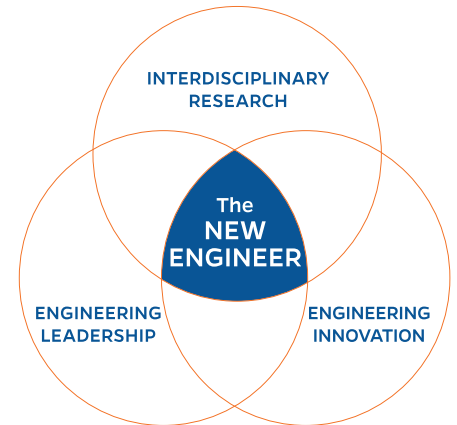

The University of Florida's **Herbert Wertheim College of Engineering** is one of the largest and most dynamic engineering programs in the nation and is part of a world-class institution dedicated to real-world student outcomes. Offering a curriculum that spans 10 departments, 15 degree programs and more than 20 centers and institutes, the college produces leaders and problem-solvers who take a multidisciplinary approach toward innovative, human-centered solutions. It is also the cornerstone of UF's most ambitious 21st century research, education and economic development vision – the AI University Initiative.

Gator Engineering: New Engineers reimagining the way we live, work and play.

FACTS & FIGURES

#1

PUBLIC UNIVERSITY
WALL STREET JOURNAL

AI UNIVERSITY

INTEGRATED AI CURRICULUM,
INTELLIGENT-DECISION SUPPORT,
EQUITABLE ACCESS